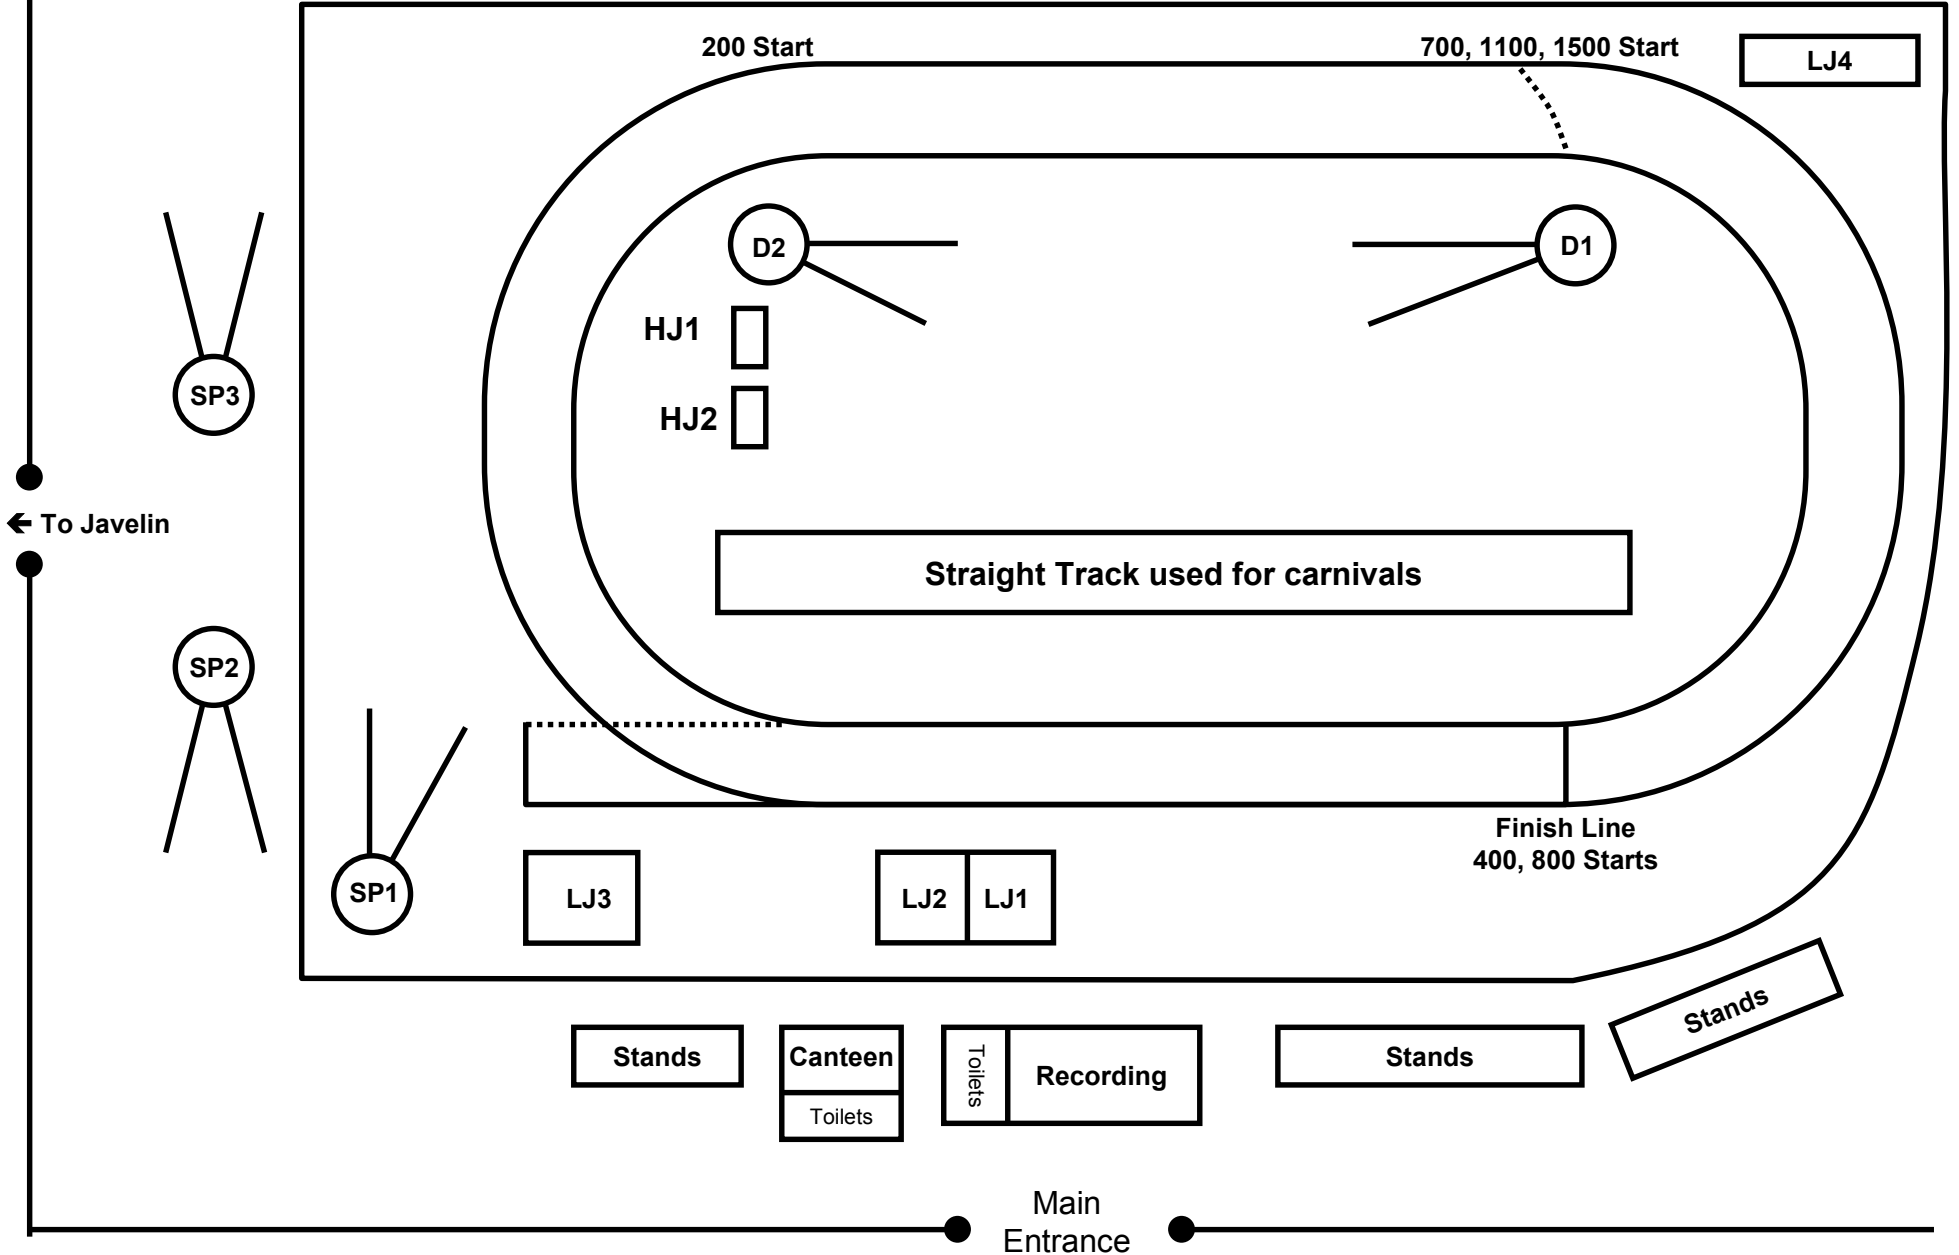

Woden Athletics Track

Woden Athletics Track

200 Start

700, 1100, 1500 Start

Marshalling

D1

D2

HJ1

HJ2

Straight Track (used for Carnivals)

Finish Line
400, 800 Starts

SP1

SP2

SP3

TJ

LJ2 LJ1

Stands

Canteen
Toilets

Toilets
Recording

Stands

Stands

Main
Entrance

← To Javelin