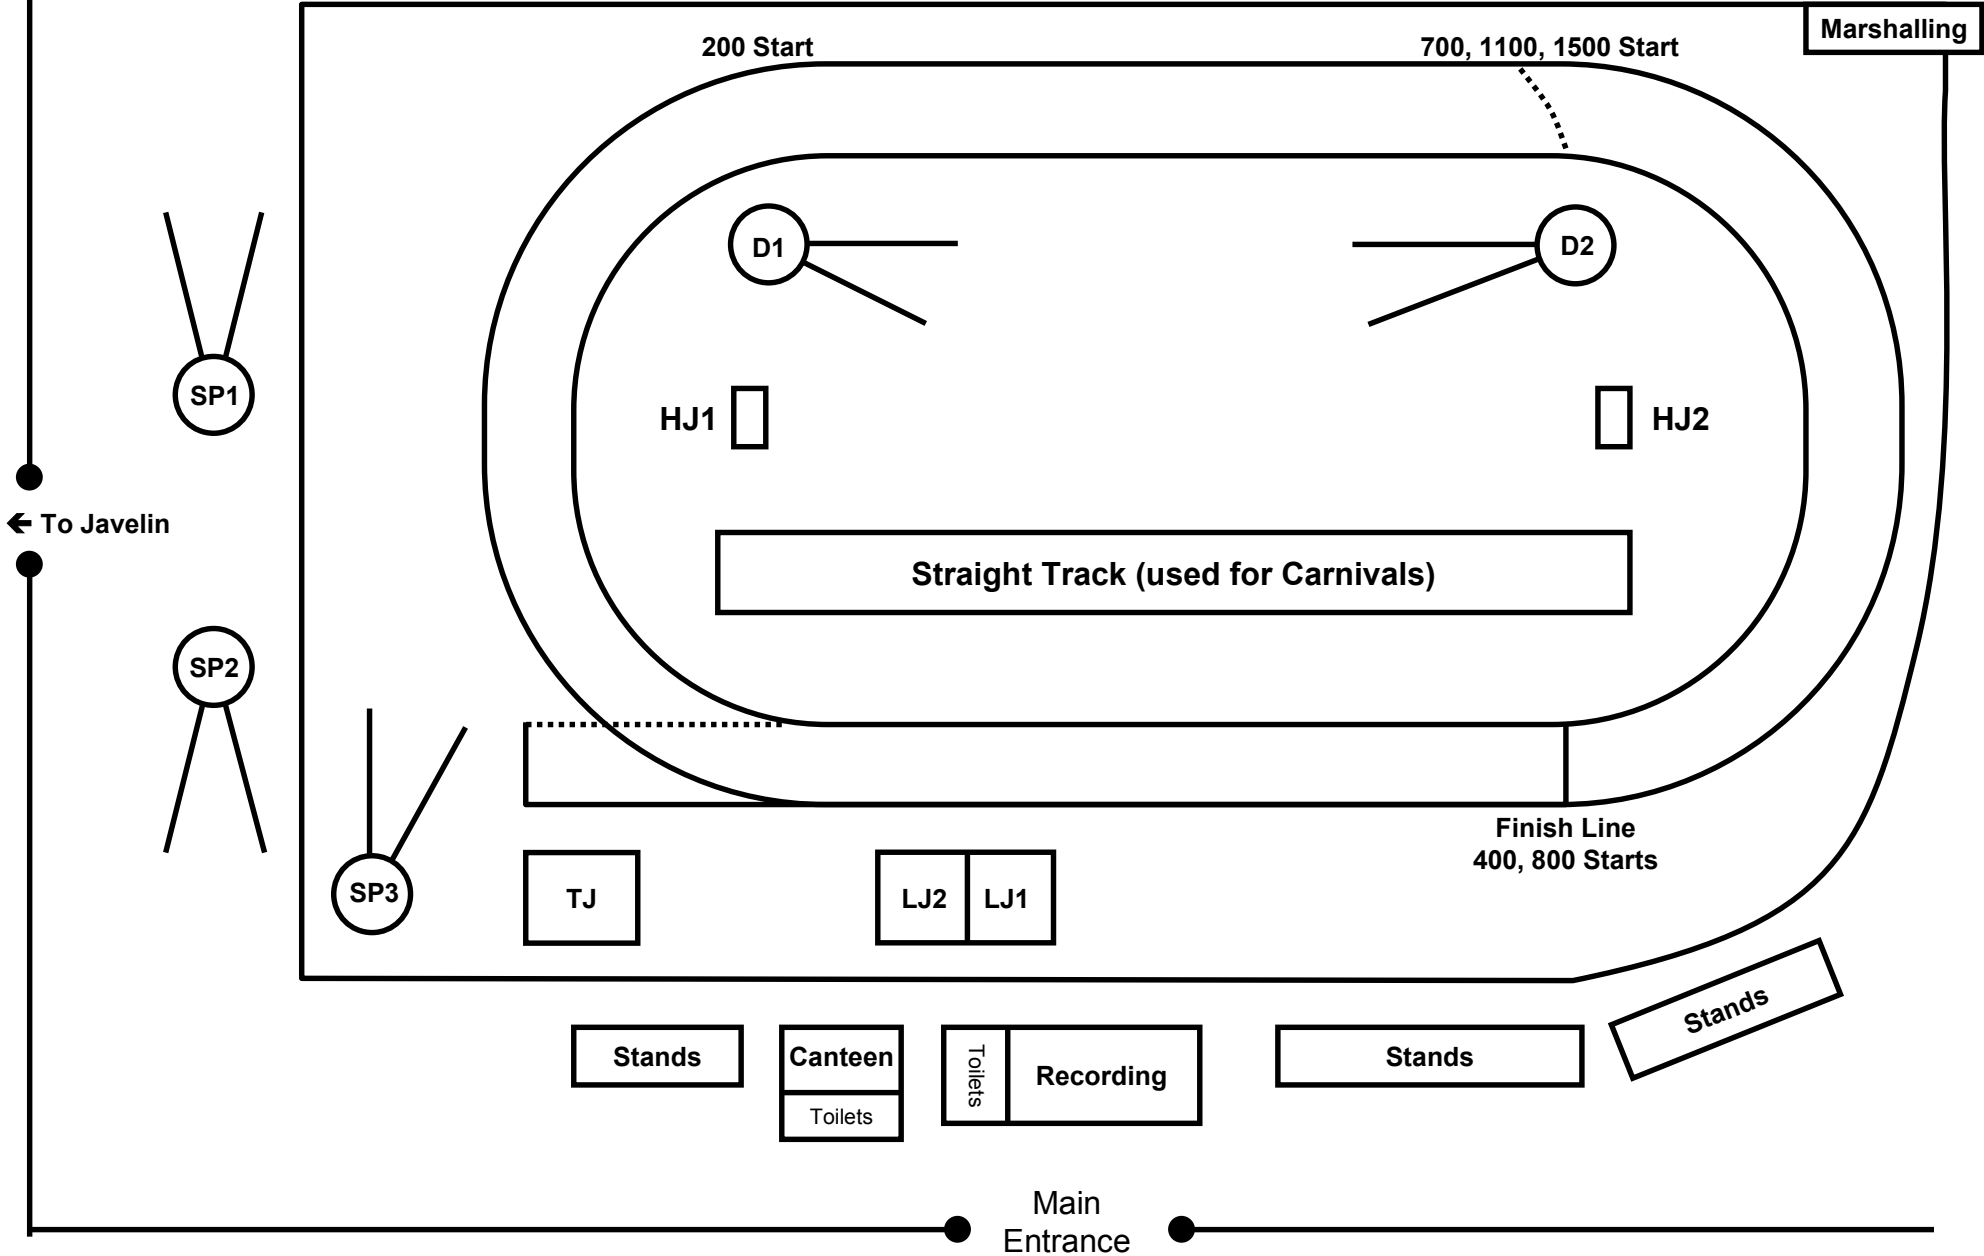

Woden Athletics Track

Woden Athletics Track

200 Start

700, 1100, 1500 Start

Marshalling

D1

D2

HJ1

HJ2

Straight Track (used for Carnivals)

Finish Line
400, 800 Starts

SP1

SP2

SP3

TJ

LJ2 LJ1

Stands

Canteen
Toilets

Toilets
Recording

Stands

Stands

Main
Entrance

← To Javelin